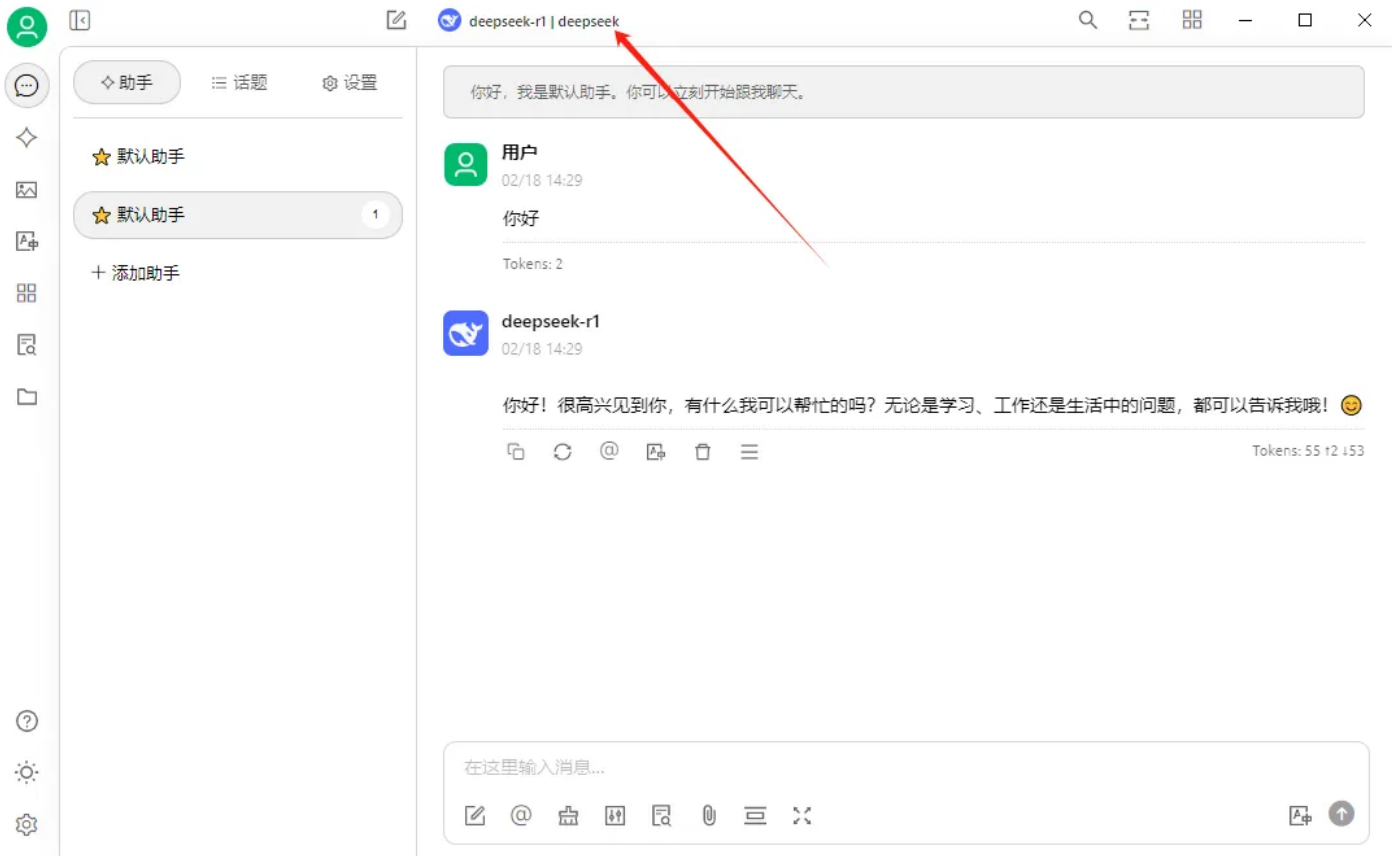

# anythingllm????

1.   Local AI Chat Model Selection  deepseek-r1 Token context window  4096 Local AI API Key  key Local AI Base URL   
<https://ai.burncloud.com/v1>

anythingllm

2.

anythingllm [ ] [ ] [ ] [ ]