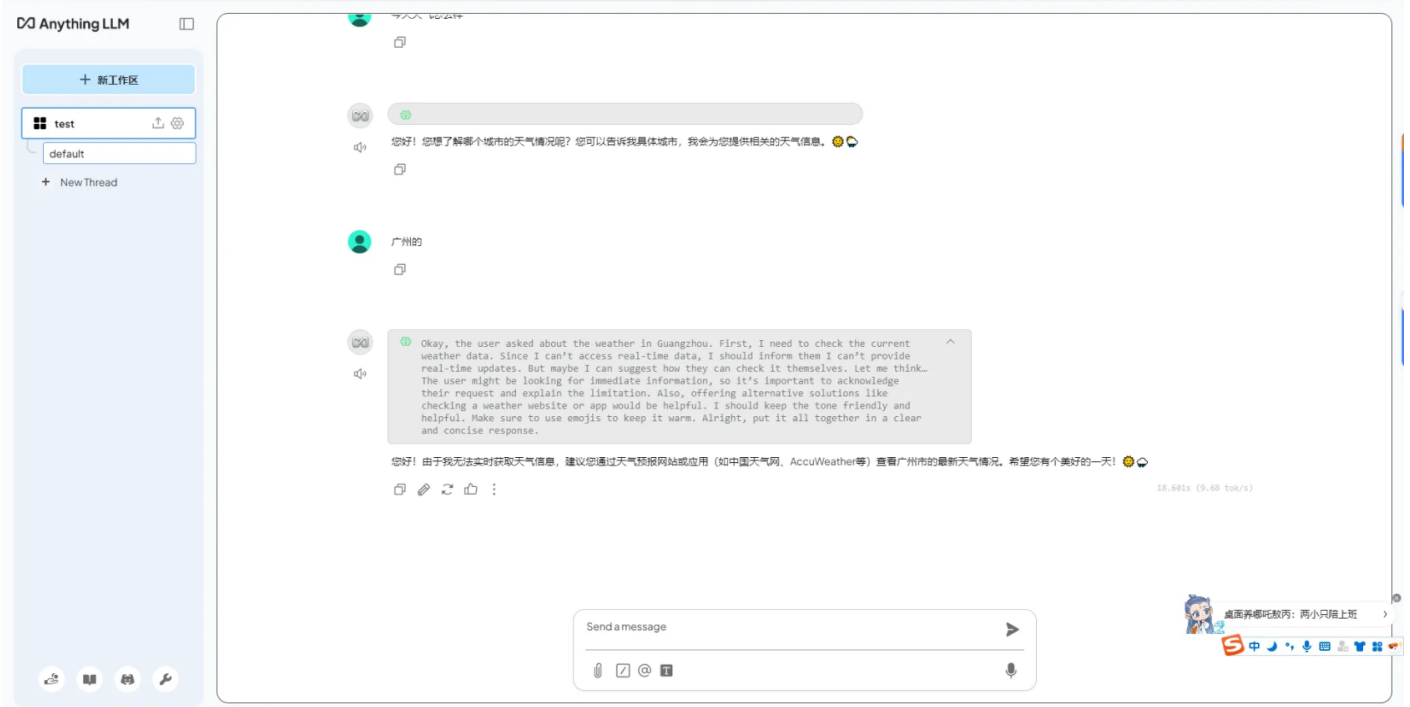

# anythingllm????

1.   Local AI Chat Model Selection  deepseek-r1 Token context window  4096 Local AI API Key  key Local AI Base URL   
<https://ai.burncloud.com/v1>

anythingllm

2.

anythingllm [ ] [ ] [ ] [ ]