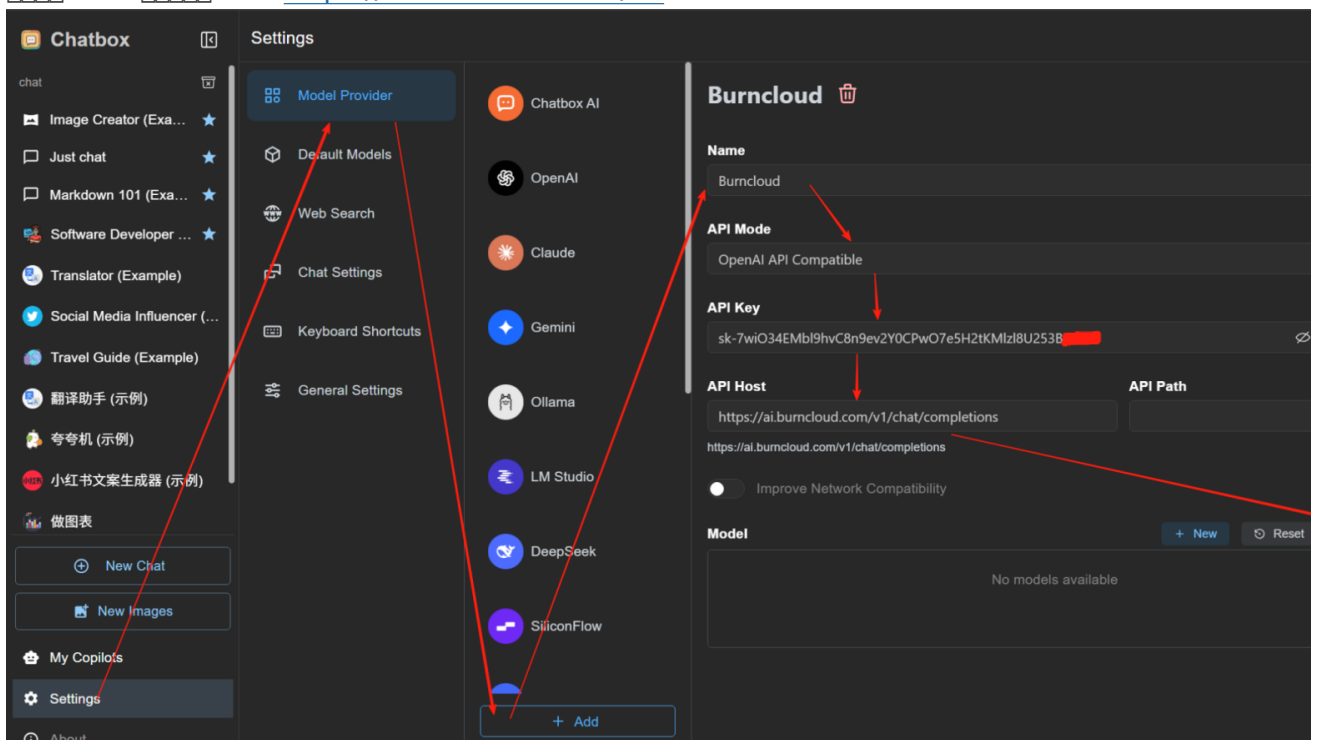

# chatbox????

1. 打开 <https://web.chatboxai.app>
2. 进入 settings
3. 选择 Model Provider
4. 添加 ai provider
5. 配置 provider
6. 配置 API key
7. 配置 ai API
  - 配置 C <https://ai.burncloud.com/v1>
  - 配置 B <https://b.burncloud.com/v1>

8. 完成

10. [Progress bar]

chatbox [Progress bar]

Revision #10

Created 17 August 2025 01:55:16 by Burncloud

Updated 27 August 2025 09:48:41 by Burncloud