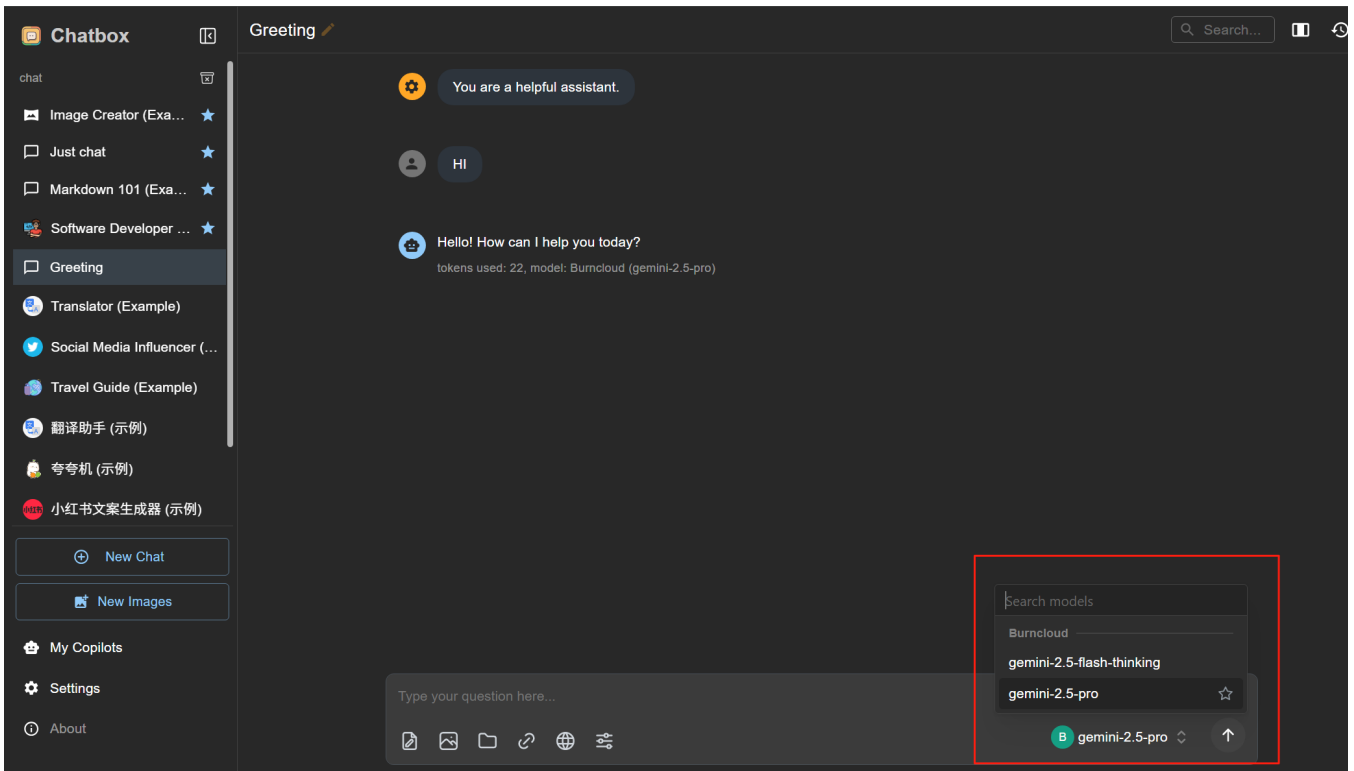

8. 完成

10. [Progress bar]

chatbox [Progress bar]

Revision #10

Created 17 August 2025 01:55:16 by Burncloud

Updated 27 August 2025 09:48:41 by Burncloud