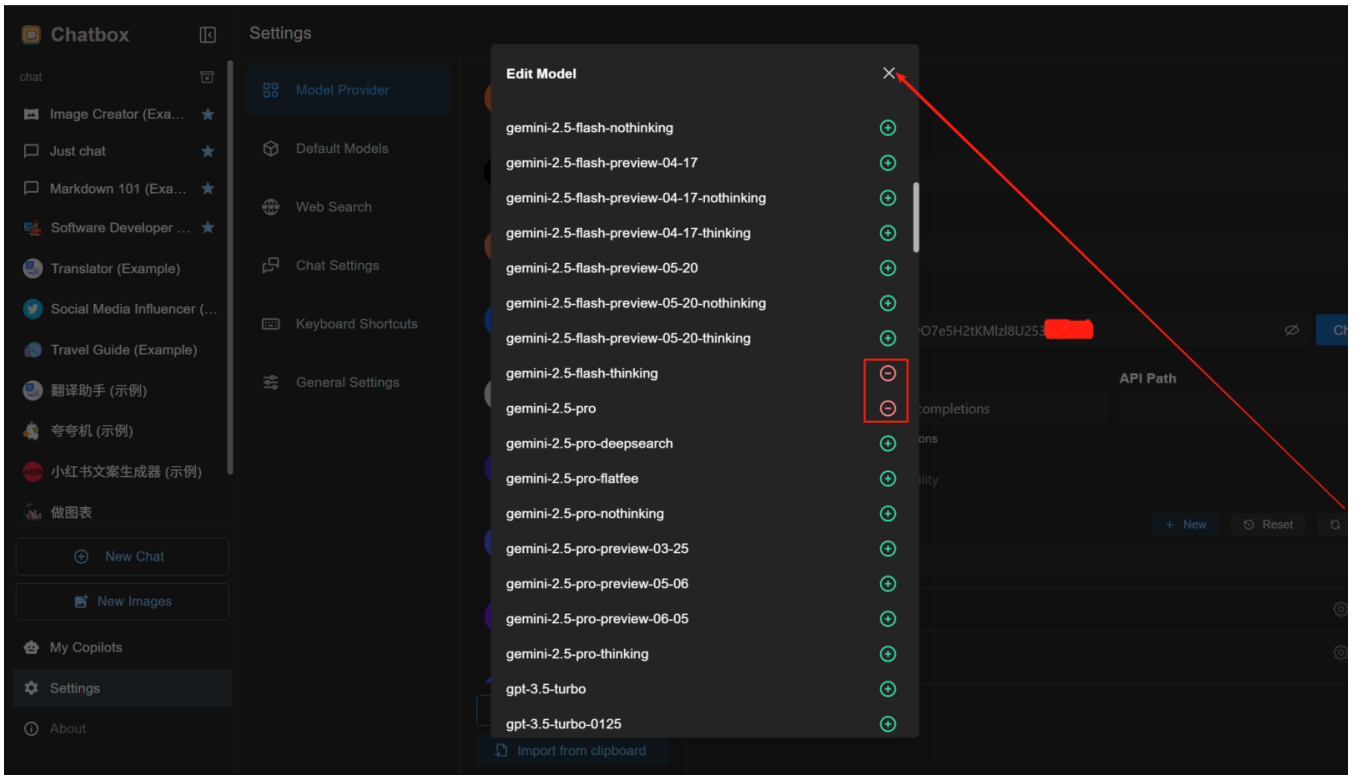

# chatbox????

1. 打开 <https://web.chatboxai.app>
2. 进入 settings
3. 选择 Model Provider
4. 添加 ai provider
5. 配置 provider
6. 配置 API key
7. 配置 ai API
  - 配置 C <https://ai.burncloud.com/v1>
  - 配置 B <https://b.burncloud.com/v1>

8. 完成

10. [Progress bar]

chatbox [Progress bar]

Revision #10

Created 17 August 2025 01:55:16 by Burncloud

Updated 27 August 2025 09:48:41 by Burncloud