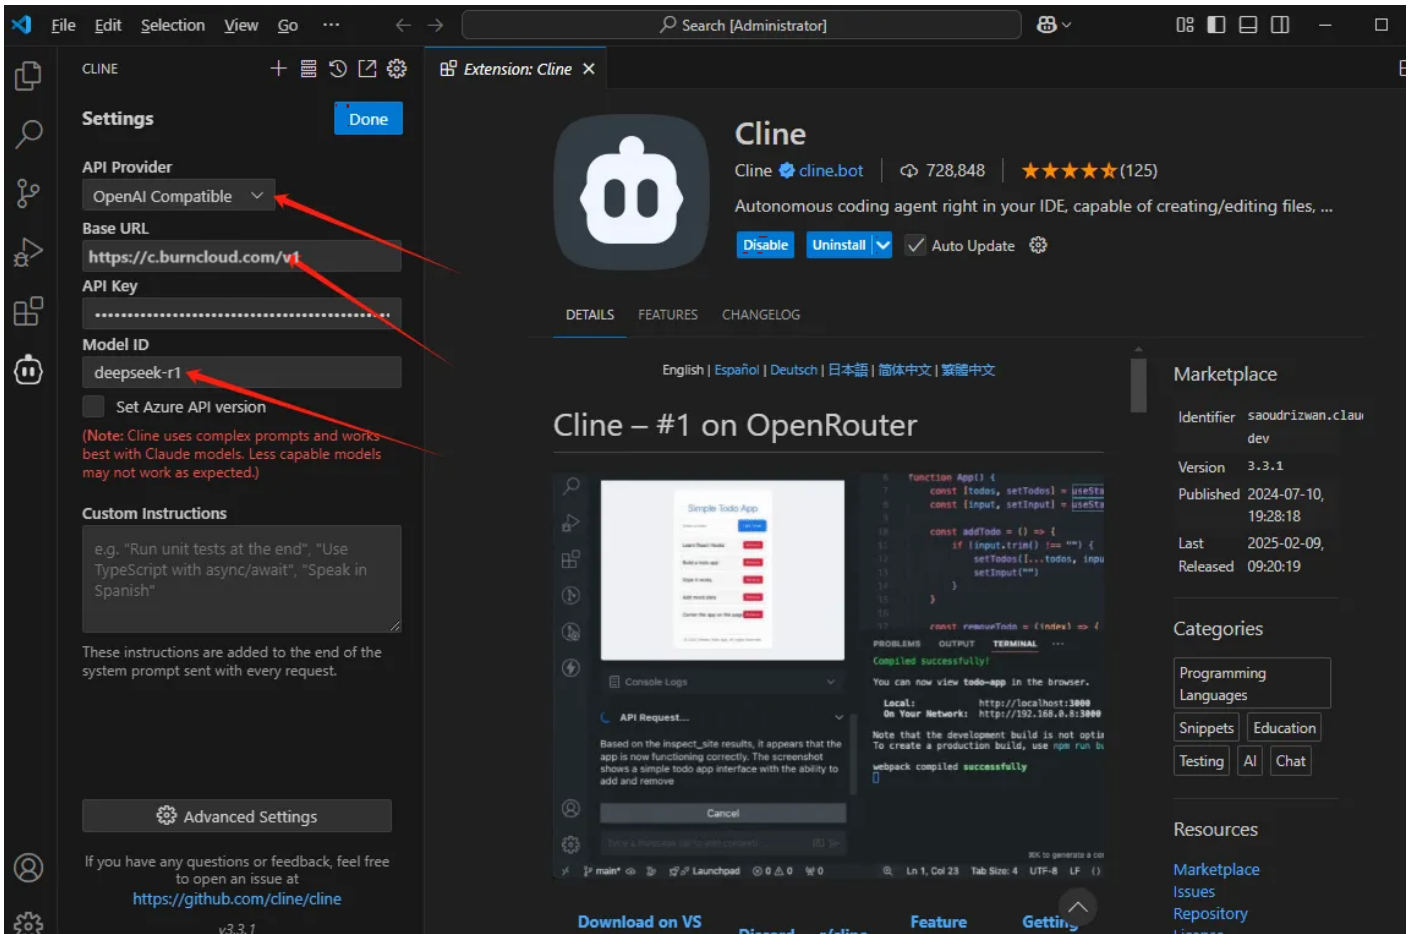

vscode cline??????

1.  cline 

cline 

2. api  OpenAI Compatible baseUrl  <https://{{baseUrl}}/v1>  key modelID  deepseek-r1

cline

Revision #2

Created 17 August 2025 02:16:31 by Burncloud

Updated 19 August 2025 05:05:39 by Burncloud